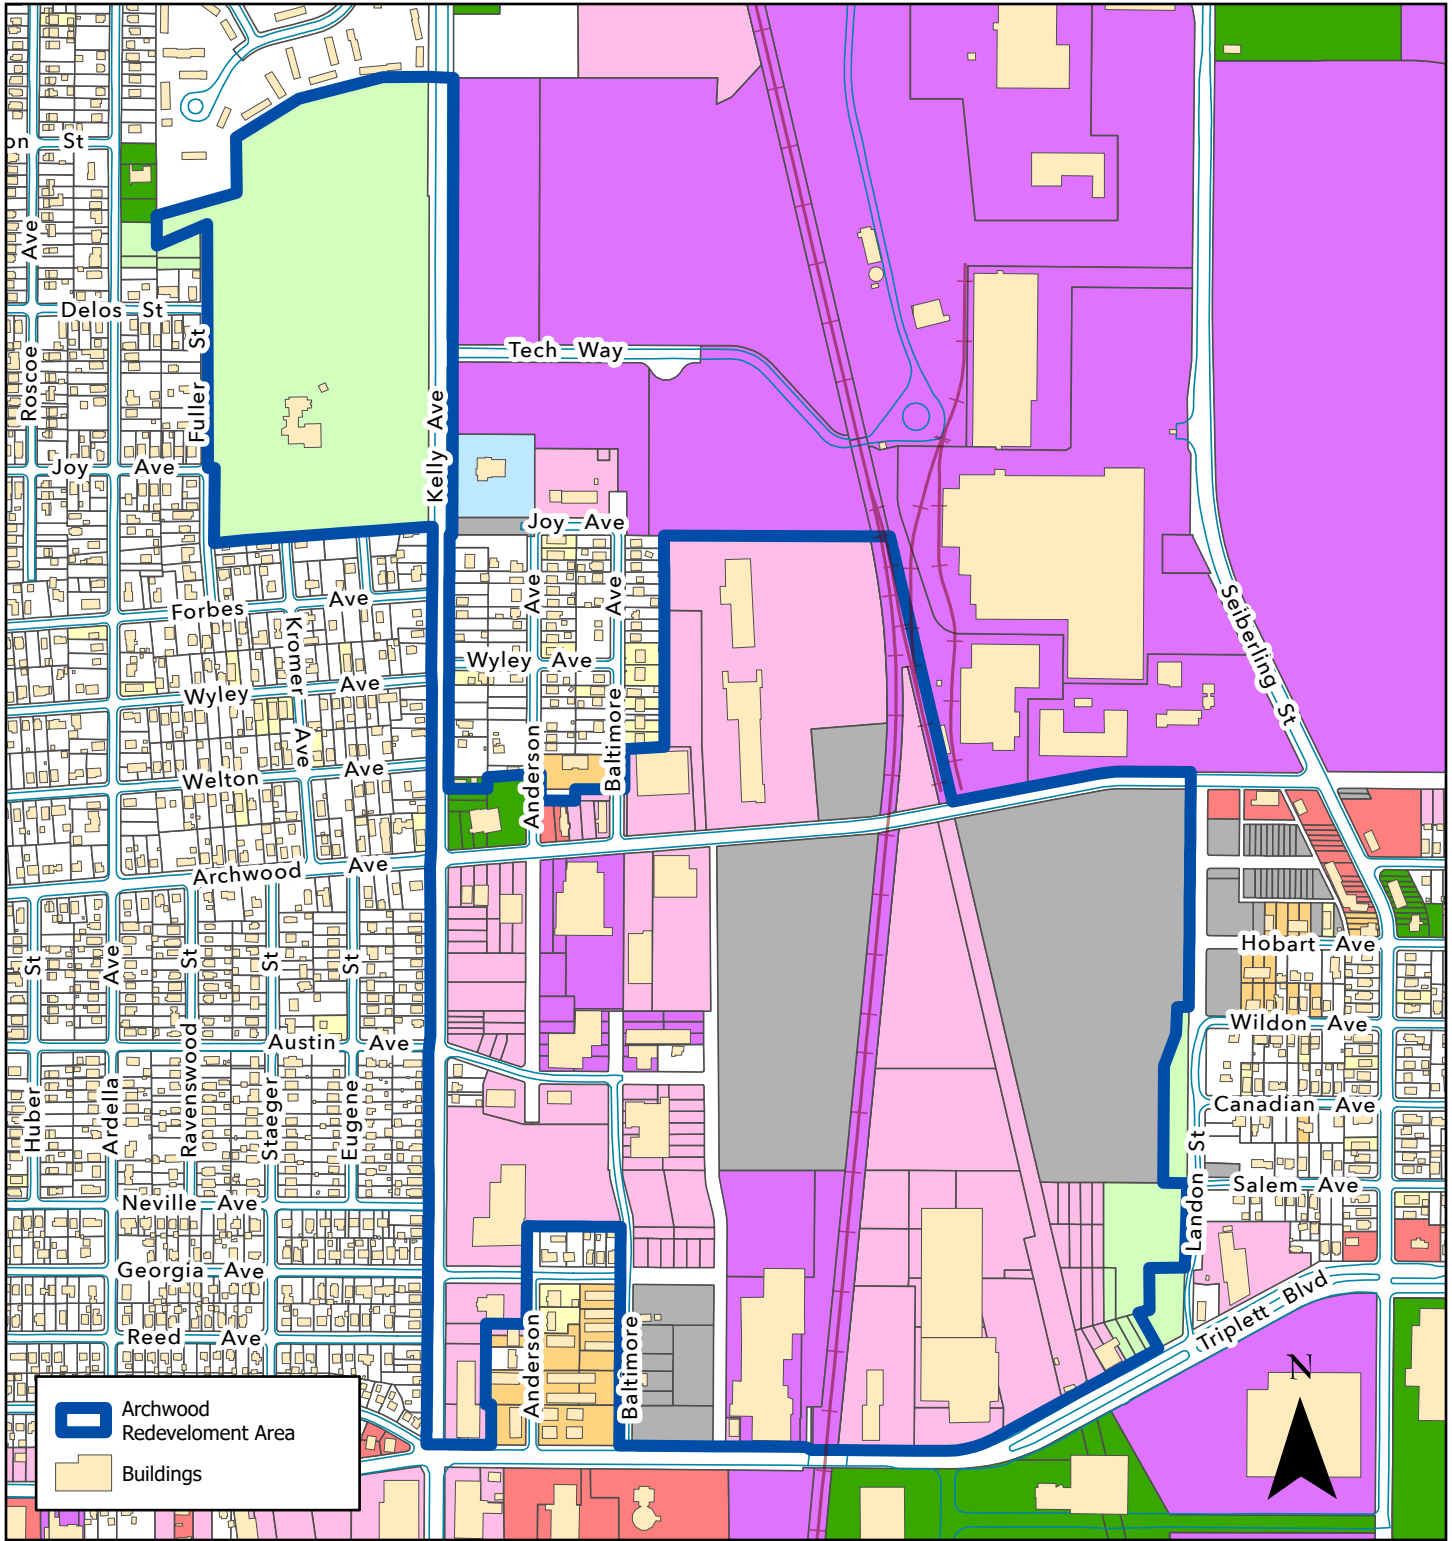

Map 3

Archwood Redevelopment Area Existing Land Use Map

Land Use Classification

- | | |
|---------------------------|---------------------|
| Single Family Residential | Commercial Business |
| Two Family Residential | Industrial Business |
| Multi-Family Residential | Parks |
| Limited Business | Public Facilities |
| Retail Business | Vacant Land |